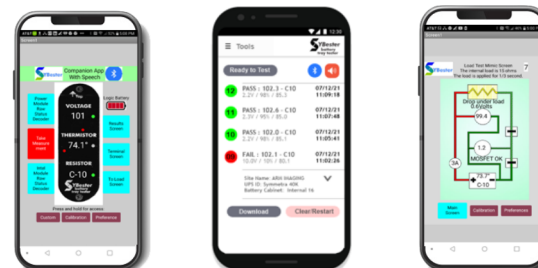

🔋 Load Test Battery Trays
The Sybester provides a real load/drain test on the batteries and records the performance on the companion app.

🔧 Perform Maintenance Effectively
Until now, there was no way to effectively monitor the health of the batteries trays over time. The Sybester APP can store the performance load test values for comparison

⚙️ Troubleshoot Faster
Most problems with UPS systems are the batteries. Quickly being able to triage the health of the batteries means you can find the problem faster.

**Works on
PX & VT
Batteries**

Easy to Operate

**Just remove the
battery tray and
plug in the Sybester.**

**The Sybester mates
with the rear of the
battery. No Leads!**

Sybester LIVE! App offers

The Sybester LIVE! App comes pre-installed in a lightweight phone and uses Bluetooth technology to connect to the Sybester. The App features a Mimic screen for quick reference of battery status. However, the real power comes from the data-logging feature. After each test the battery's rest, under load and recovery voltages are logged for easy downloading.

MODELS

Basic Model: SYB3 - Includes testing module only with carrying case

Pro Model: SYB3KIT - Same as the basic, but adds phone with Sybester LIVE! App, training session, insurance, and free APP upgrades for 1 year.